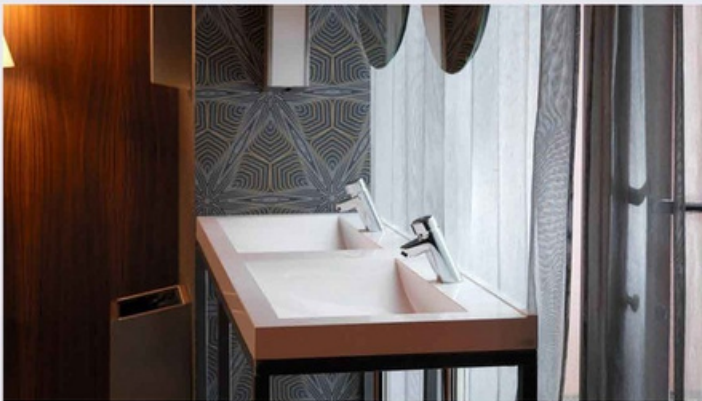

Franke is a world leader in stainless steel kitchen, hospital and commercial kitchen products that are durable, robust, and sustainable. Est 1911.