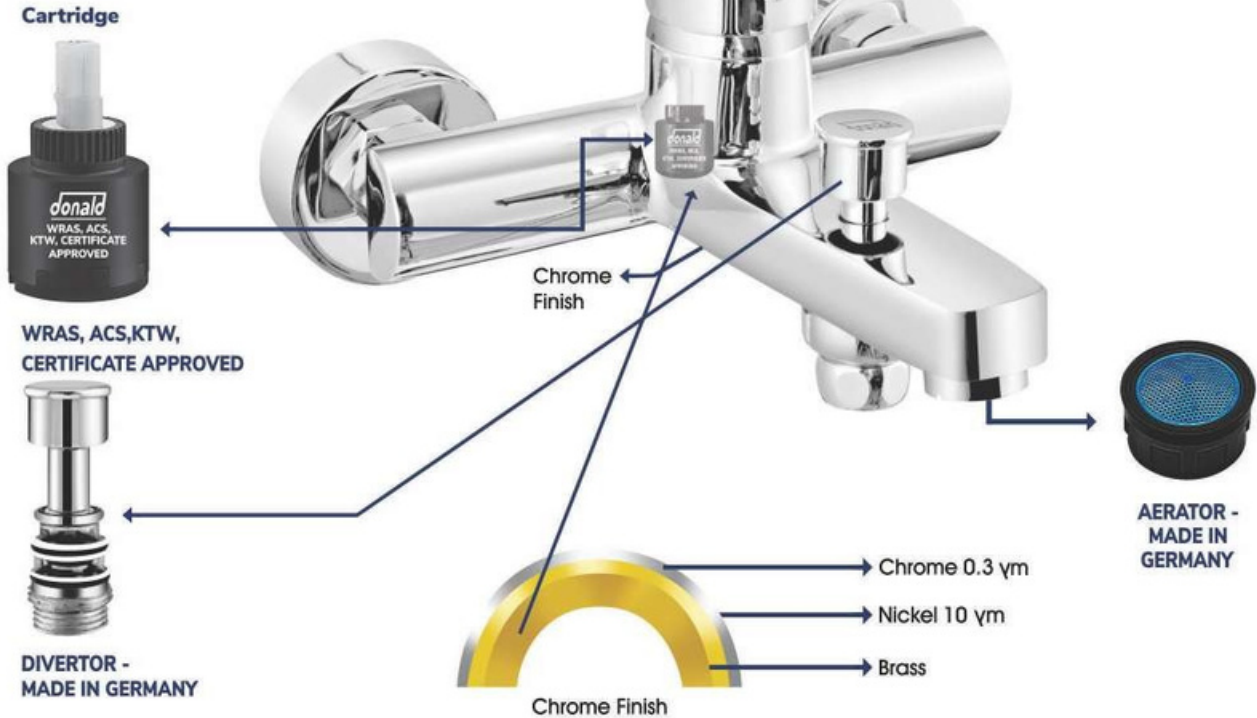

DONALD Guarantees

- Water saving up to 60%
- European Quality
- 5 Years Warranty
- European spare parts
- Environmentally friendly production
- Efficiency in distribution and in project business
- After sale services
- Awareness of local needs and influences
- Direct dialog with DONALD team
- Global Company with presence in 60+ countries worldwide

FAUCET

DONALD faucets provide a great experience with their high quality performance. DONALD's in-house, award winning design team is well integrated in its approach and always working to provide excellent designs and quality for its customers. Our state-of-the-art manufacturing units are backed by a world-class testing lab. That's why Donald faucets conform to the highest quality and regulatory standards. The faucets range comprise of 32 ranges to suit various design needs, besides a complete range of faucets with single-lever, quarter turn and multi-turn operation.

FEATURES

Cartridges

The heart of every faucet, the cartridge is responsible for controlling water supply.

- Donald cartridges are 200000 cycle tested to give a longer and trouble free operating life of up to 10 years (considering 60-70 operations per day)
- Wide angle of lever provides ultra comfort and flawless, smooth operation
- Our cartridge are WRAS (UK) , KTW (GERMANY) & ACS (FRANCE) certified .
- The body of cartridge is made of Food Grade plastic . Thus the water that comes out of Taps is absolutely safe for drinking & cooking .
- Works smoothly even at high temperatures (85 degrees) and in various pressure conditions (0.5-5 bar)

Chrome Finish

- Upper shiny protection layer provides a mirror finish to every faucet.
- High plating thickness (Nickel: 8-10 microns and Chrome: 0.2-0.3 microns) provides tolerance to extreme climate and water conditions
- 300+ hours of salt spray test ensures our finishes are highly durable and corrosion resistant for a much longer duration.

Aerators

- Devices that mix air with water to give a soft and splash-free flow.
- Made in Germany Aerators are used for high quality and smooth water flow .
- Our integrated honeycomb-structured aerator, provides lime build-up protection
- Integrated anti-clogging dome screen of the aerator filters sediments and dust particles

Export

With sales network and a leader in 60+ countries all over Europe , Middle East & Africa , Donald is Global company in the making . We have strong distributor network in all countries and selling to almost 35000 shops all over the Globe .

DONALD range of products are so precision engineered and made to such exacting quality standards, they come with a 5 Year Warranty. So that customers could rejuvenate without a worry.