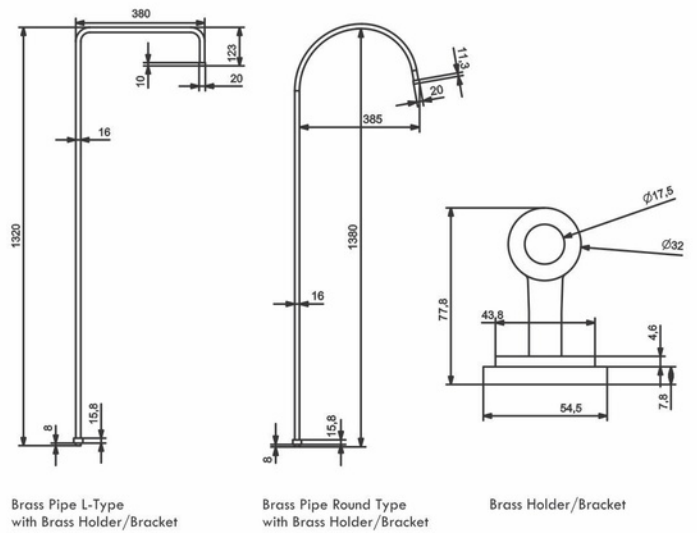

EXTERNAL PIPE TYPE MIXERS / EXPOSED SHOWER SET