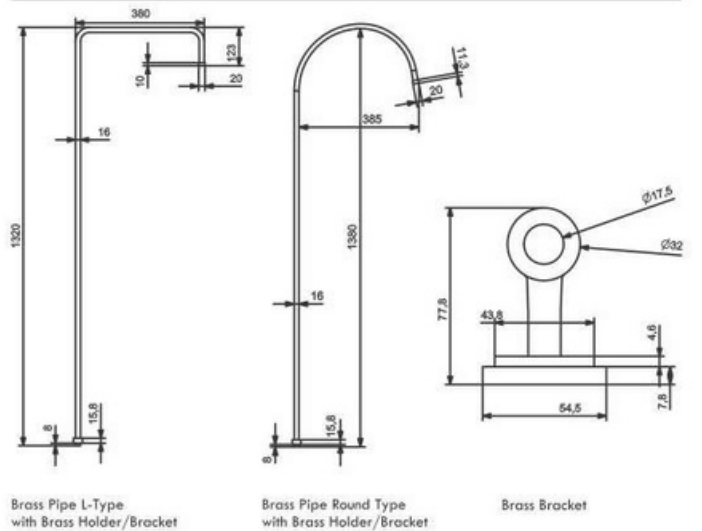

EXTERNAL PIPE TYPE MIXERS / EXPOSED SHOWER SET