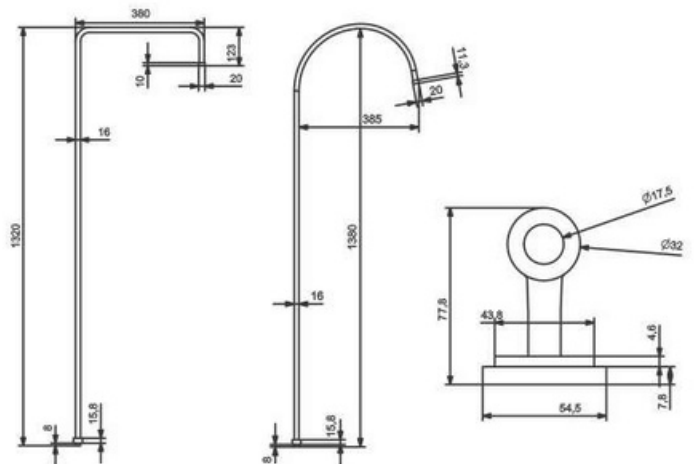

Brass Pipe L-Type with Brass Holder/Bracket

Brass Pipe Round Type with Brass Holder/Bracket

Brass Holder/Bracket