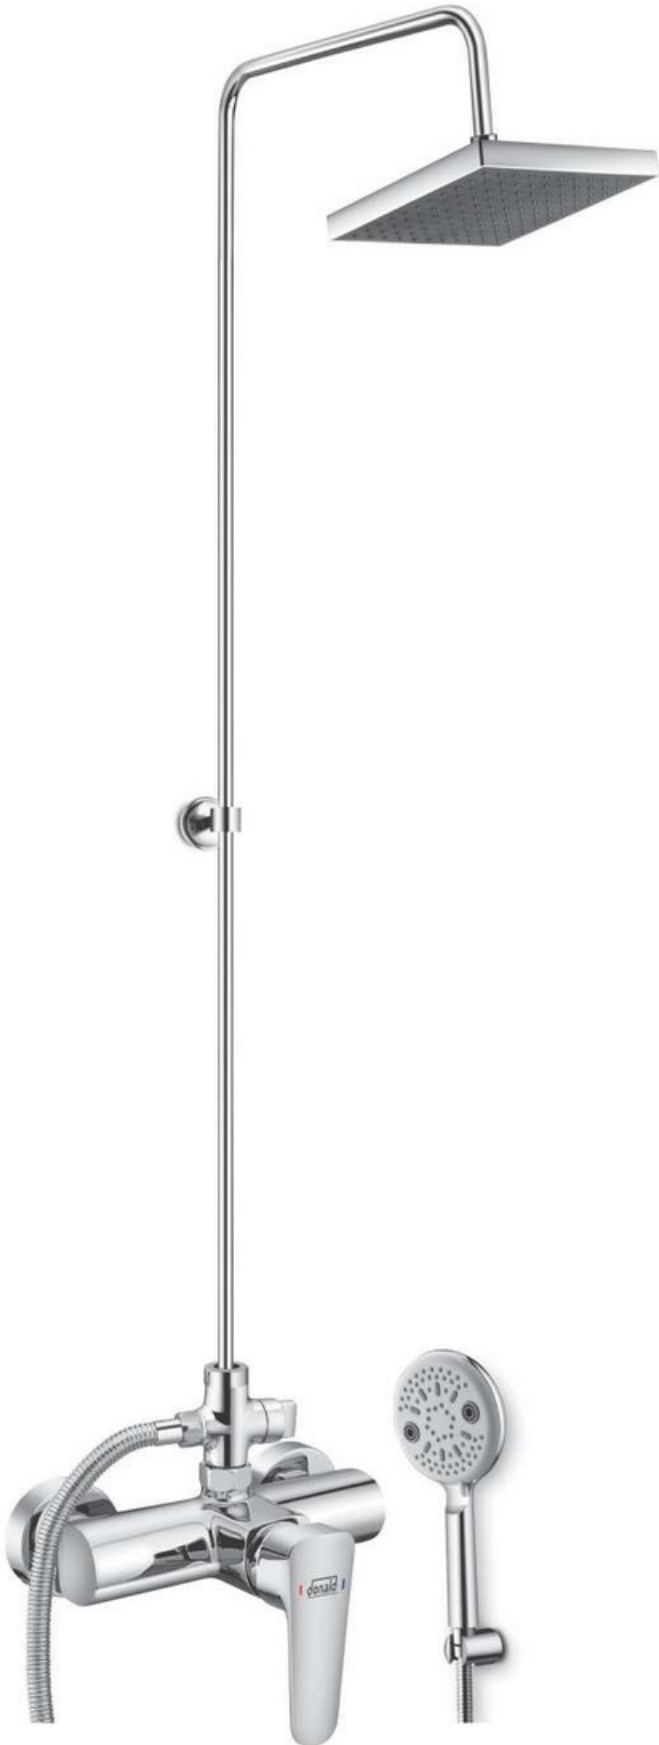

SKD-004
Single Lever Basin Mixer
Tall/Extended

SKD-005
Single Lever Basin Mixer
(Wall Mounted Model)

BATH & SHOWER

SKD-006
Single Lever Bath & Shower
Mixer With 1.5 mtr. Rope, Hand/Telephone Shower & ABS Stand

SKD-007
Single Lever Shower Mixer 1/2" with Provision for Connection to Hand/Telephone Shower

SKD-008
Single Lever Shower Mixer
3/4" with Provision for Straight,
Round or L-Type Pipe for Connection
to Overhead Shower

SKD-009
Concealed Single Lever
Divertor/4 Way
(Also available in High Flow)

SKD-010
Concealed Single Lever
Shower Mixer/3 Way
(For Connection
to Overhead Shower Only)

SKD-011
Concealed Single Lever
Shower Mixer/3 Way
(For Connection to Bath Tub
Spout Only)

SKD-012

Concealed Single Lever Divertor/4 Way with Overhead Shower & Hand Shower in Black Matt

SKD-013
Single Lever Shower Mixer with Provision for Straight, Round or L-Type Pipe for Connection to Overhead Shower & Hand/Telephone Shower