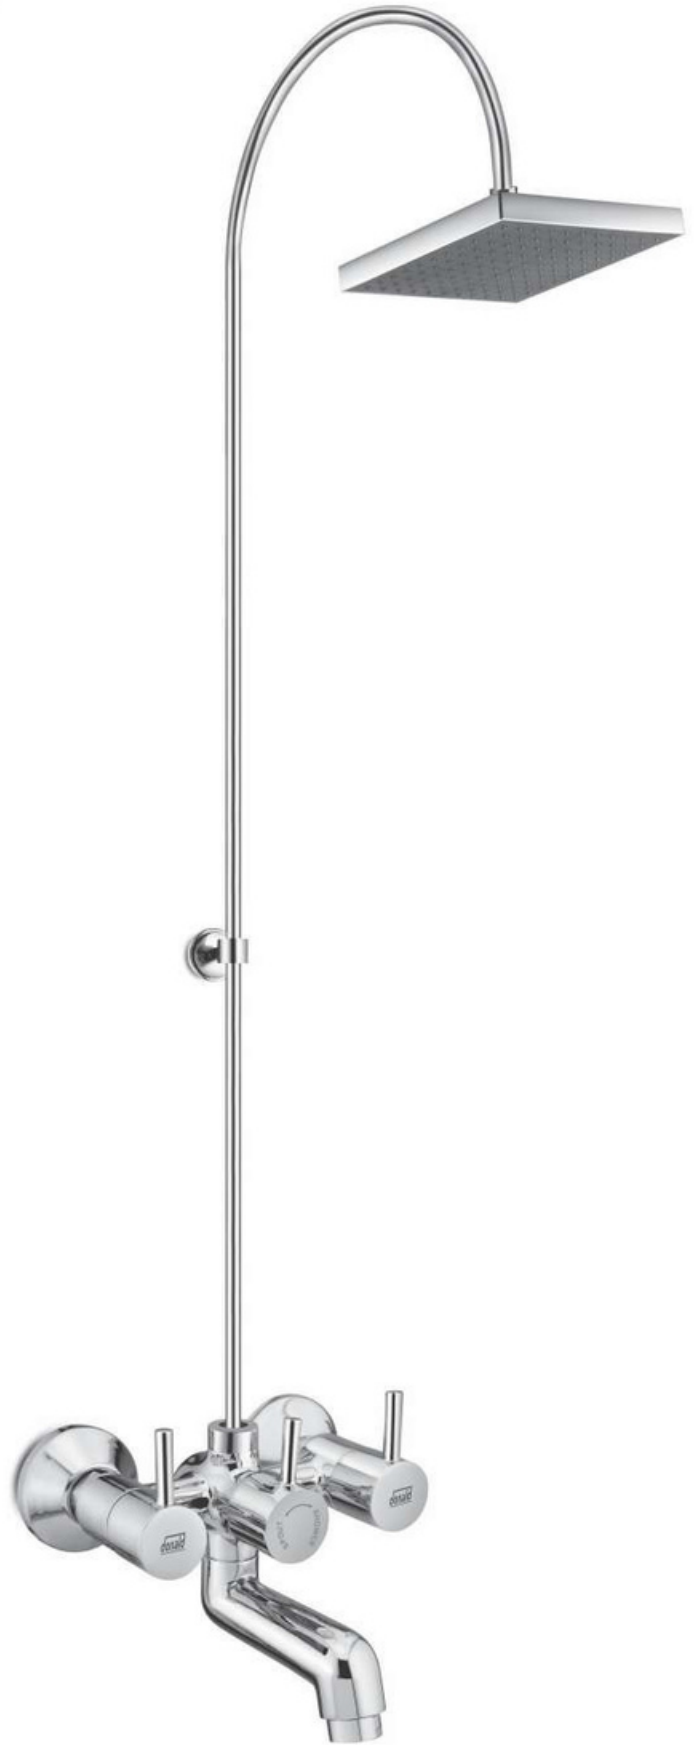

FLD-042
Concealed Stop Cock 1/2"
*Also Available in 3/4"

FLD-043
2 in 1 Angle Valve/ Double Angle Valve

FLD-044
Bib Cock 2 in 1

FLD-045
3 in 1 Bath Mixer Complete Set with 1.5 mt. Rope, Hand/Telephone Shower & Provision for Straight, Round or L-Type Pipe for Connection to Overhead Shower