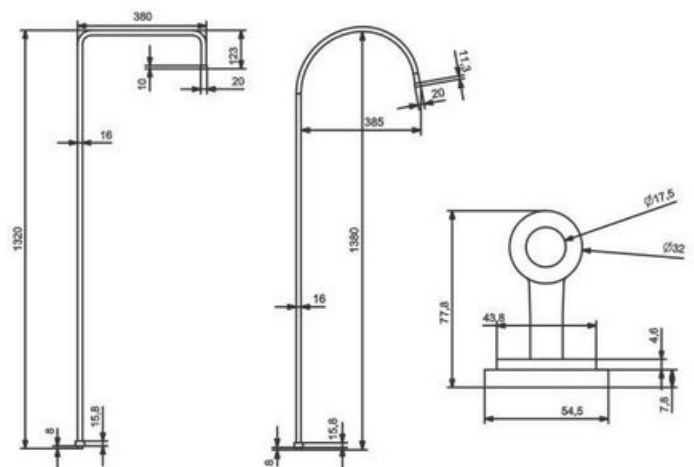

SKD-014
Single Lever Shower Mixer with Provision for Straight, Round or L-Type Pipe for Connection to Overhead Shower

Brass Pipe L-Type with Brass Holder/Bracket

Brass Pipe Round Type with Brass Holder/Bracket