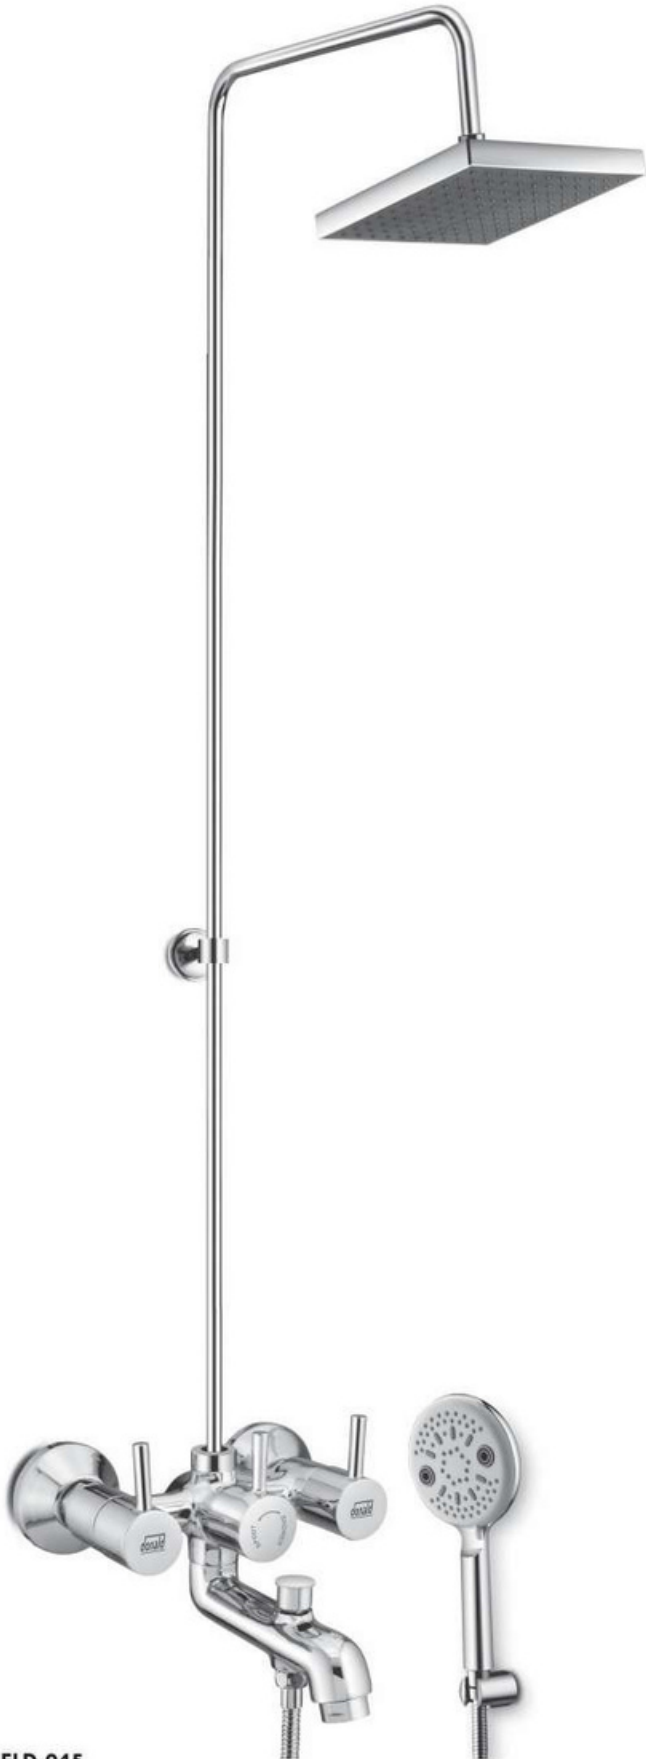

FLD-045
3 in 1 Bath Mixer Complete Set with 1.5 mt. Rope, Hand/Telephone Shower & Provision for Straight, Round or L-Type Pipe for Connection to Overhead Shower