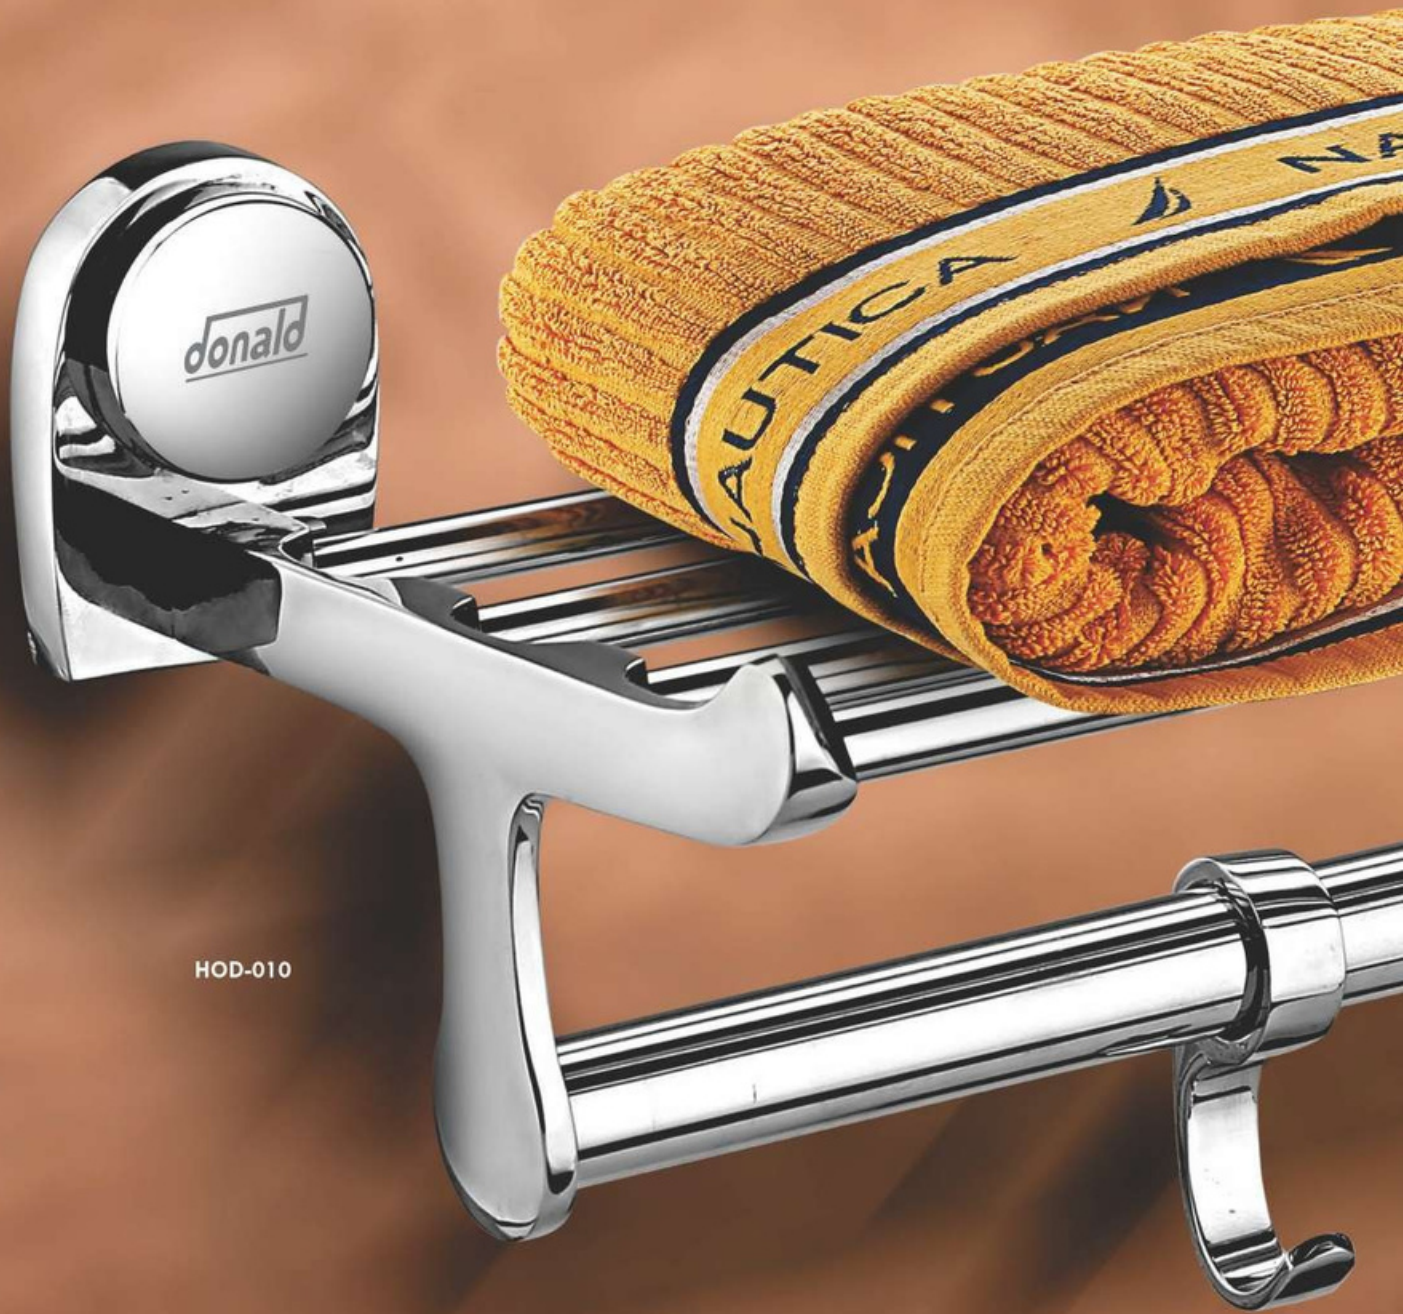

RED-017
Towel Rack
(With 3 Lower Hangers)
Size available-18",24"

RED-018
Glass Shelf (Frosted Glass)
(Also available in Clear Glass)
Size available-12",18",24"

RED-019
Corner Glass Shelf (Frosted Glass)
(Also available in Clear Glass)
Size available-12"x12",10"x10",9"x9"

HOTELIER

COLLECTION

FULL BRASS

HOD-010

HOD-001
Double Towel Rod
(Size available-12", 18", 24")

HOD-002
Towel Rod
(Size available-12", 18", 24")

HOD-003
Towel Ring

HOD-004
Soap Dish