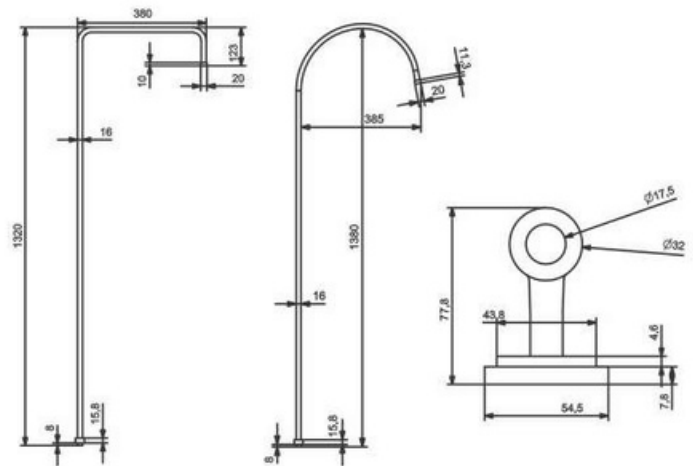

SMD-014
Single Lever Shower Mixer with Provision for Straight, Round or L-Type Pipe for Connection to Overhead Shower & Hand/Telephone Shower

SMD-015
Single Lever Shower Mixer with Provision for Straight, Round or L-Type Pipe for Connection to Overhead Shower