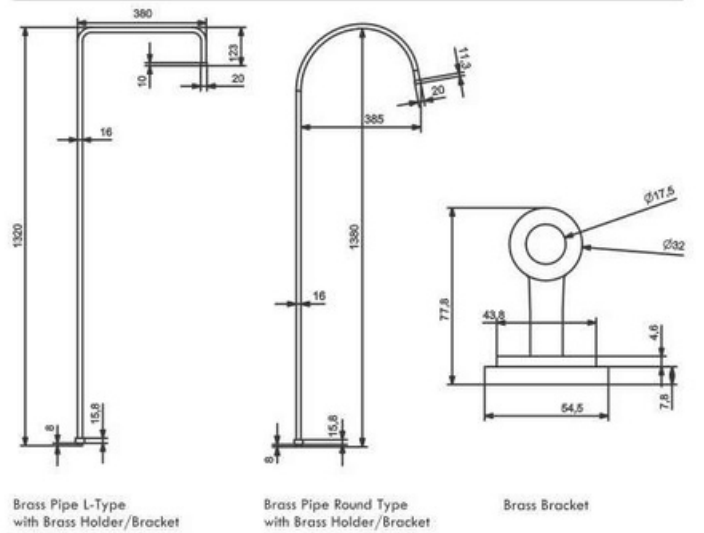

AQR-011
3 in 1 Bath Mixer Complete Set with 1.5 mtr. Rope, Hand/Telephone Shower & Provision for Round, Straight or L-Type Pipe for Connection to Overhead Shower

AQR-010
Bath Mixer with Provision for Straight, Round or L-Type Pipe for Connection to Overhead Shower