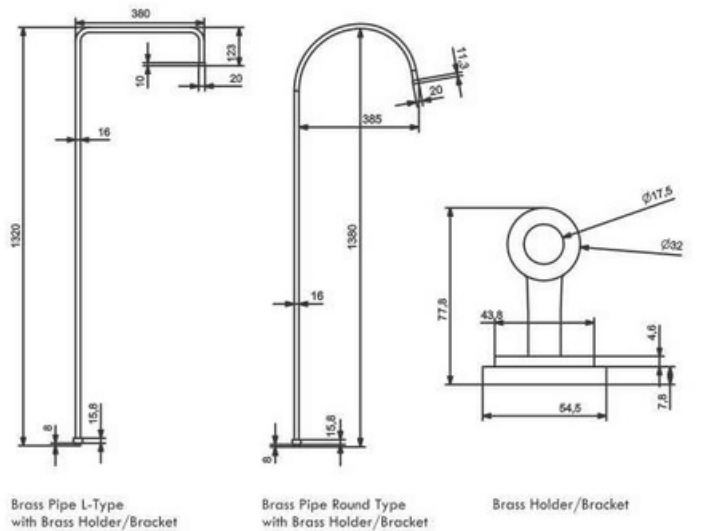

EXTERNAL PIPE TYPE MIXERS / EXPOSED SHOWER SET