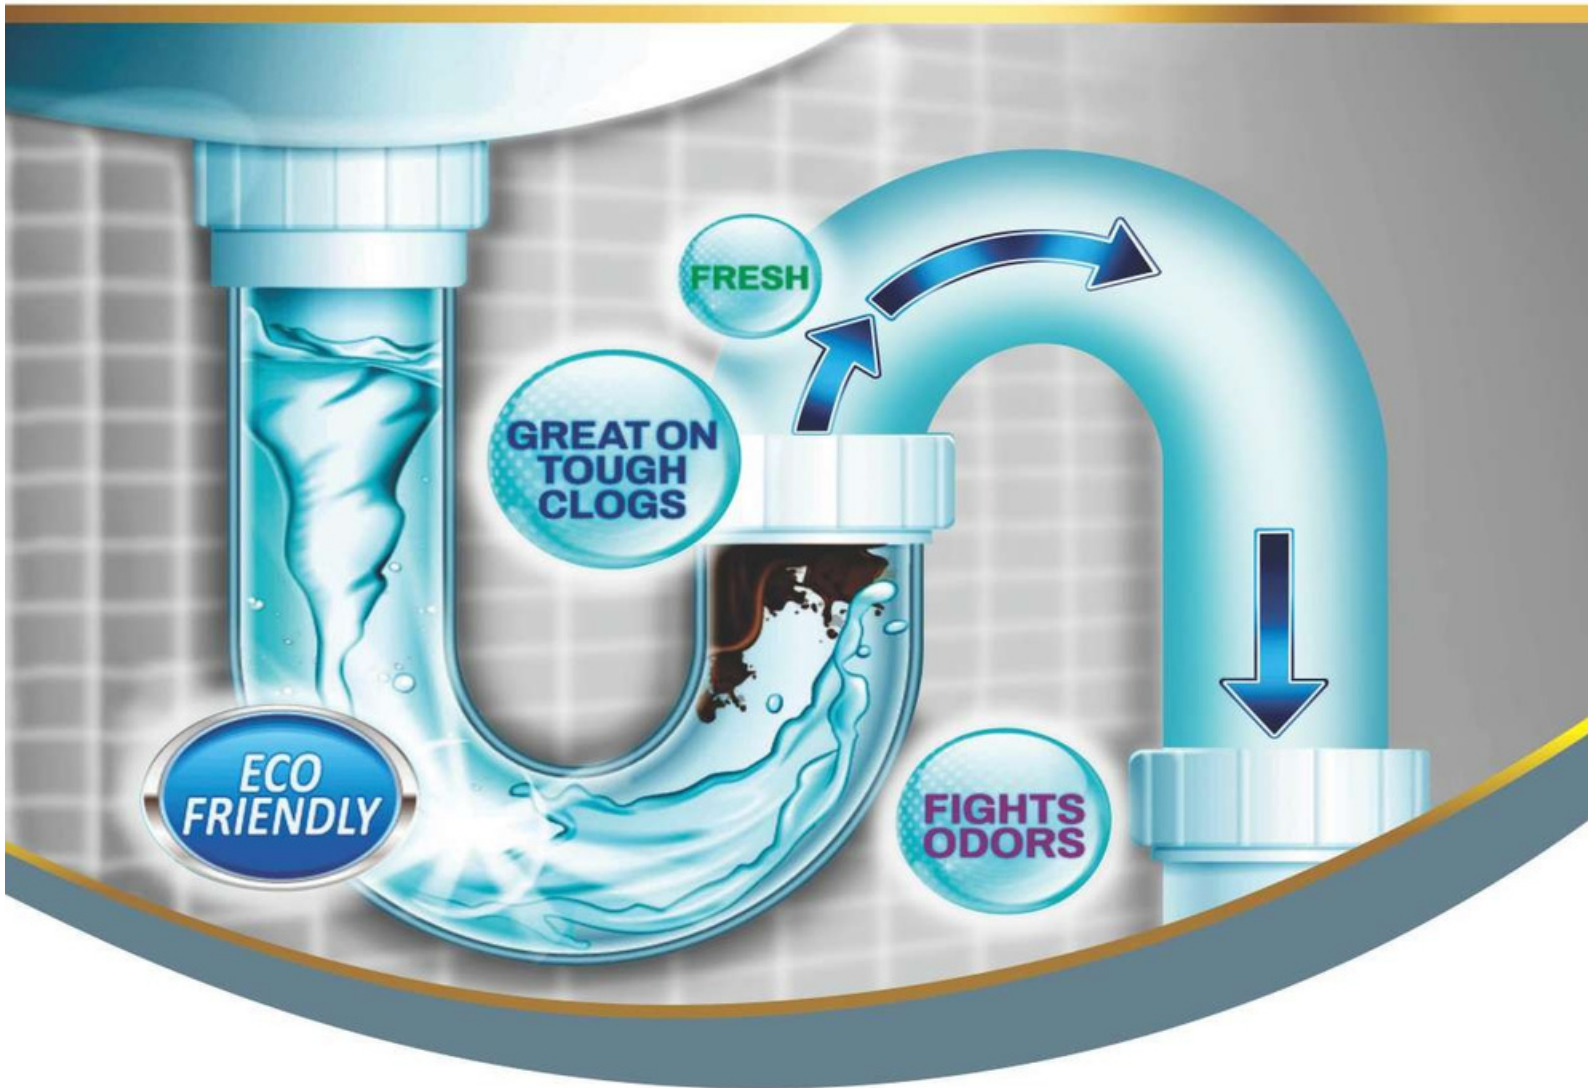

donald

HEAVY DUTY DRAIN CLEANER

HEAVY DUTY DRAIN CLEANER

With **COCKROACH** Repellent Property

Quick Blockage
Removal

Removes Foul
Odour

Super Quick
Action

Heavy Duty
Formula