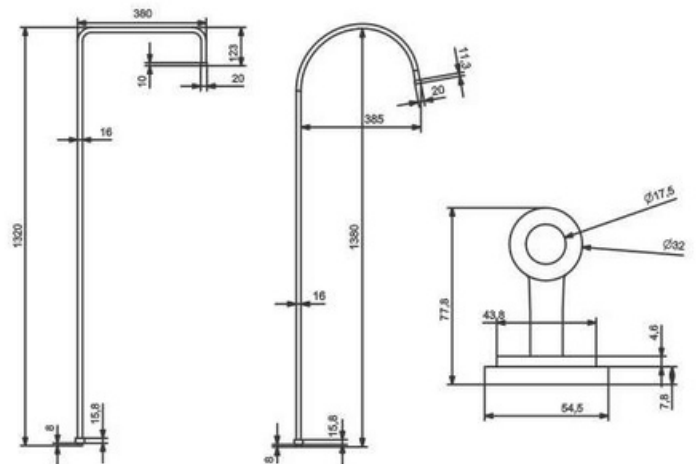

Brass Pipe L-Type with Brass Holder/Bracket

Brass Pipe Round Type with Brass Holder/Bracket

Brass Holder/Bracket