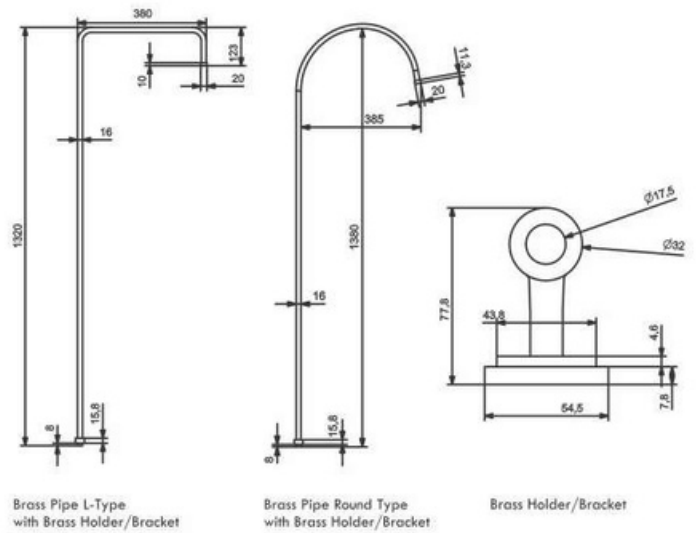

EXTERNAL PIPE TYPE MIXERS / EXPOSED SHOWER SET