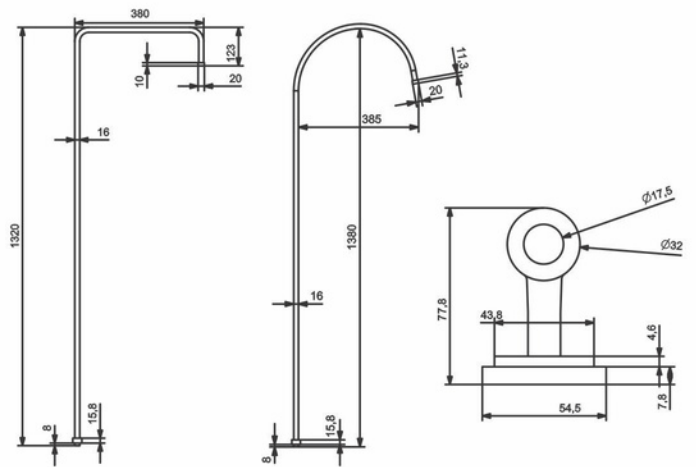

Brass Pipe L-Type with Brass Holder/Bracket

Brass Pipe Round Type with Brass Holder/Bracket

Brass Holder/Bracket