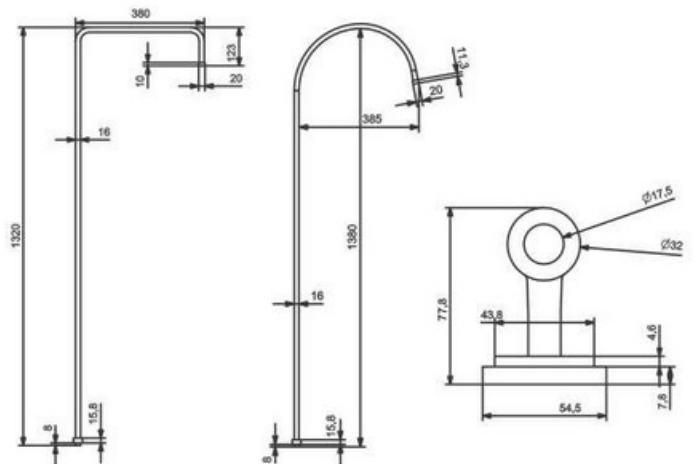

Brass Pipe L-Type with Brass Holder/Bracket

Brass Pipe Round Type with Brass Holder/Bracket

Brass Holder/Bracket