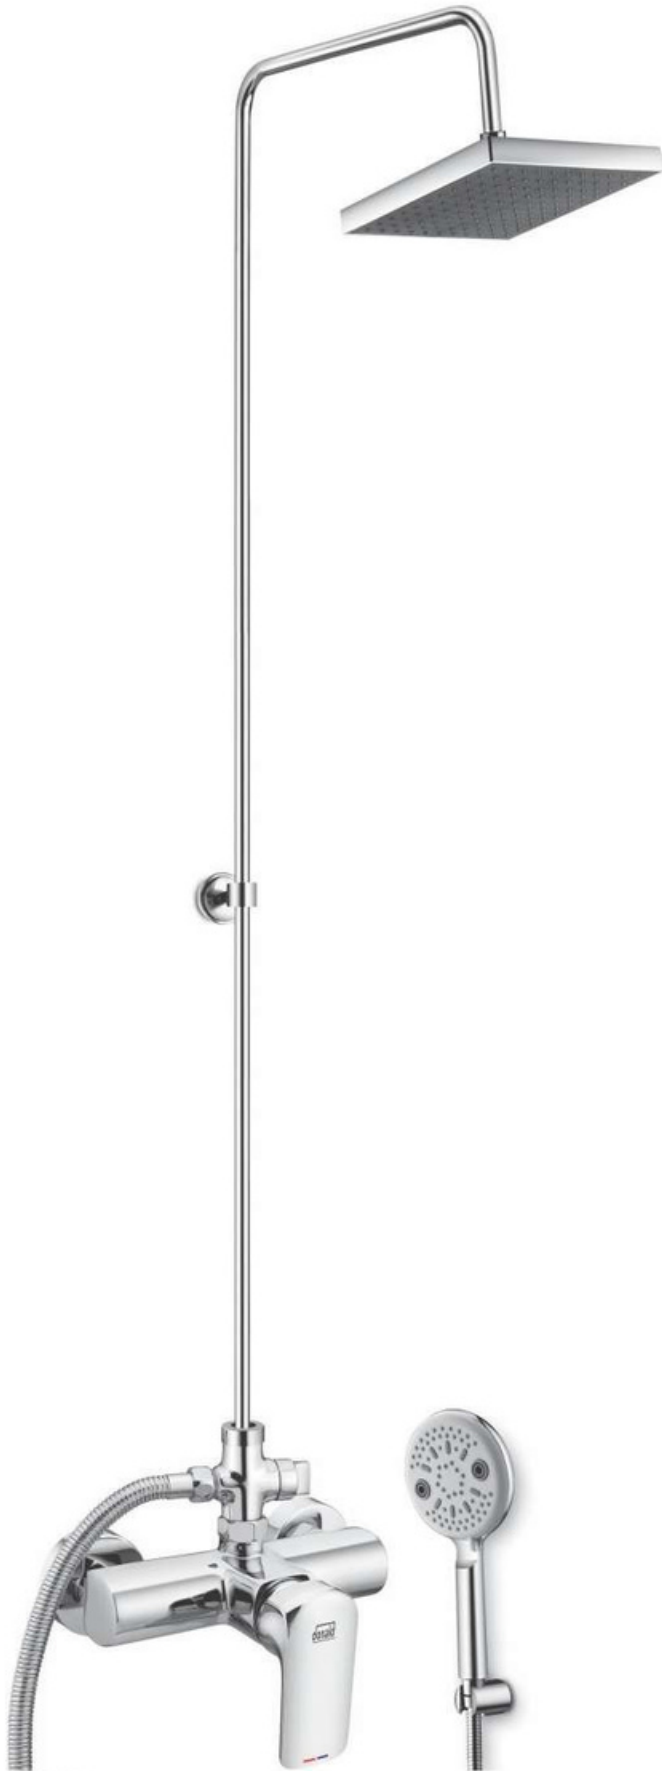

DED-005
Single Lever Shower Mixer 3/4" with Provision for Straight, Round or L-Type Pipe for Connection to Overhead Shower

DED-006
Single Lever Bath & Shower Mixer With 1.5 mtr. Rope, Hand/Telephone Shower & ABS Stand

DED-007
Single Lever Shower Mixer 1/2" with Provision for Connection to Hand/Telephone Shower

DED-008
Concealed Single Lever Divertor/4 Way
*Also available in High Flow

DED-009
Concealed Single Lever Shower Mixer/3 Way
(For Connection to Overhead Shower only)

DED-010
Concealed Single Lever Shower Mixer/3 Way
(For Connection to Bath Tub Spout Only)

EXTERNAL PIPE TYPE MIXERS / EXPOSED SHOWER SET

DED-011
Single Lever Shower Mixer with Provision for Straight, Round or L-Type Pipe for Connection to Overhead Shower & Hand/Telephone Shower

DED-012
Single Lever Shower Mixer with Provision for Straight, Round or L-Type Pipe for Connection to Overhead Shower

Brass Pipe L-Type with Brass Holder/Bracket

Brass Pipe Round Type with Brass Holder/Bracket