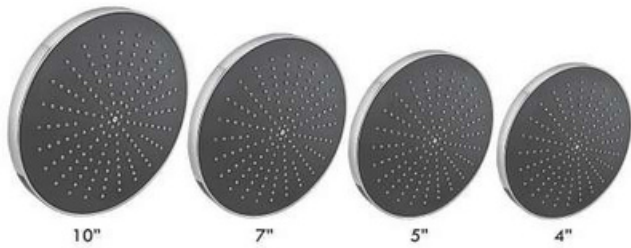

OHSD-016
Cubix (Single Flow)
Size- 6"x6"

OHSD-017
Alexa
Size- 9"x13"

OHSD-018
Siri (Single Flow)
Size- 10"

The NATURAL TOUCH in *Shower*

10"

7"

5"

4"