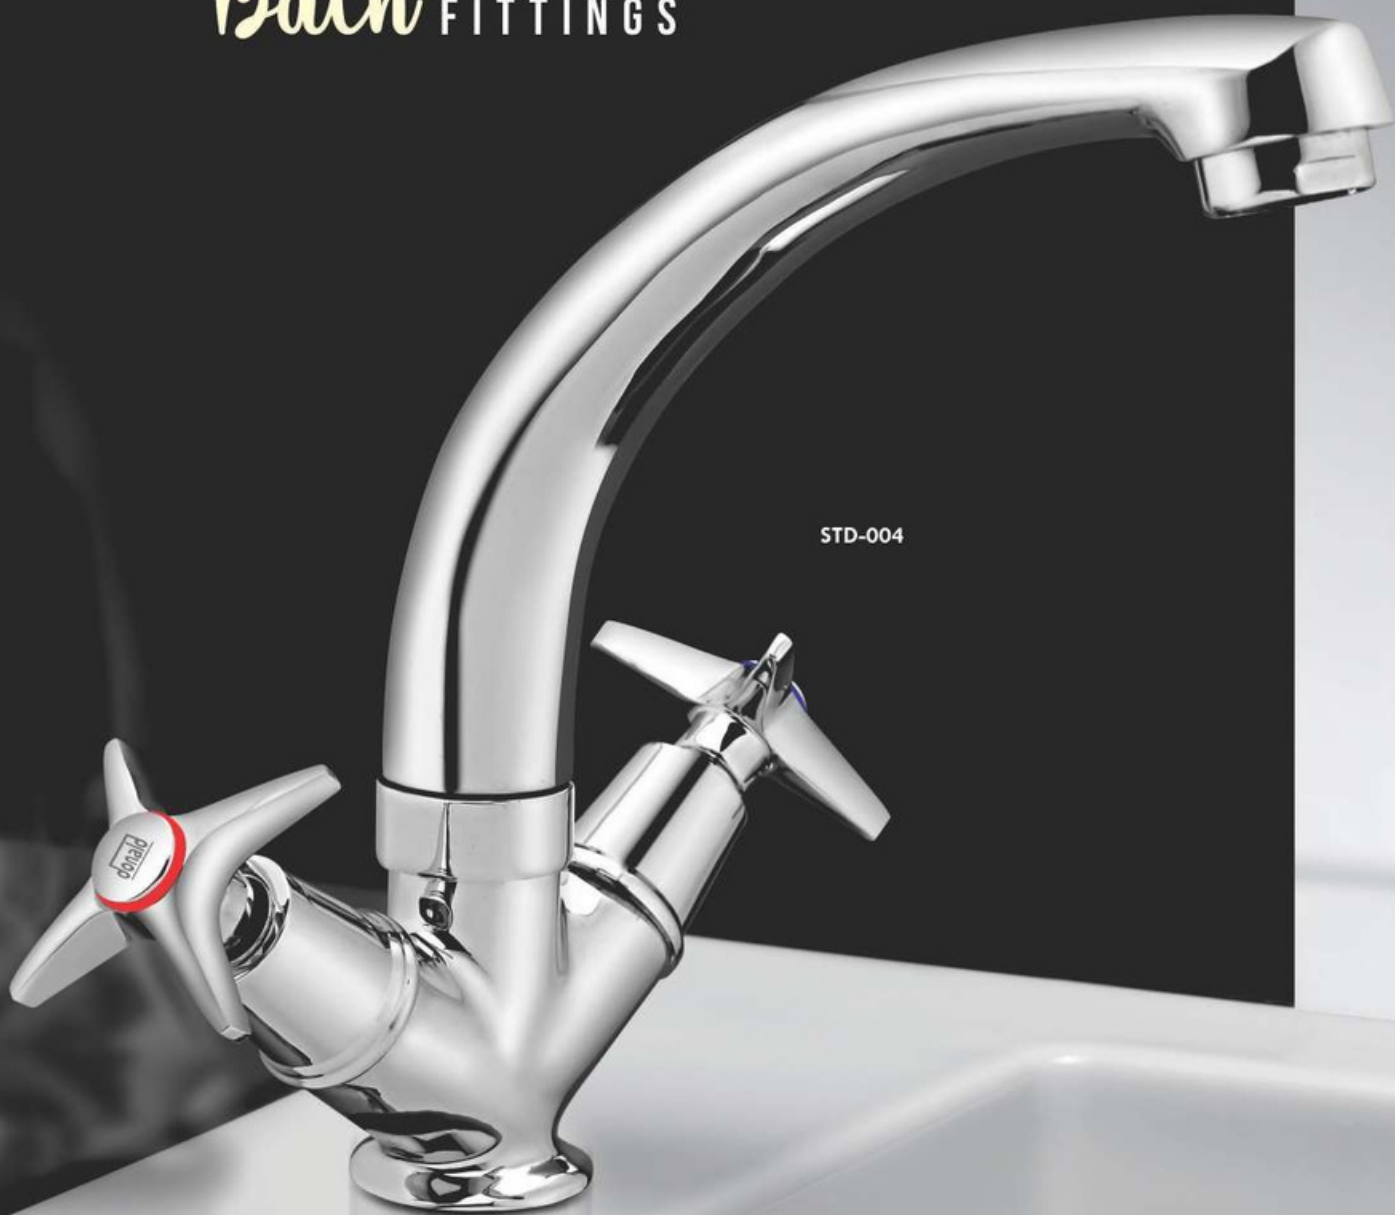

AQD-032
Stop Cock (Male)

AQD-033
Concealed Stop Cock 1/2" Heavy
(Also available in 3/4")

AQD-034
Concealed Stop Cock (1-2") Medium
(Also available in 3-4")

STAR
COLLECTION

THE DYNAMIC
Bath FITTINGS

STD-004