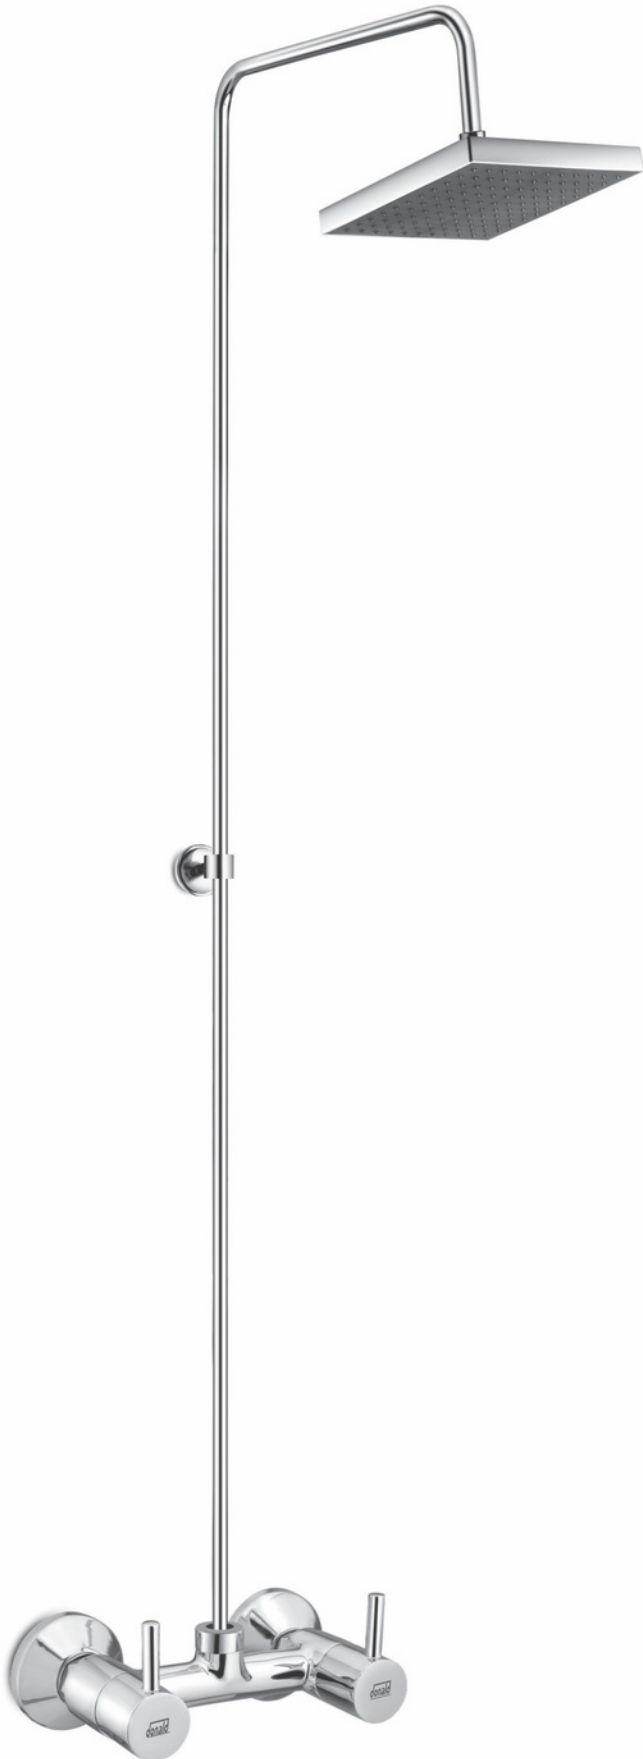

EXTERNAL PIPE TYPE MIXERS / EXPOSED SHOWER SET

FLD-047
Shower Mixer 3/4" with Provision for Straight, Round or L-Type Pipe for Connection to Overhead Shower