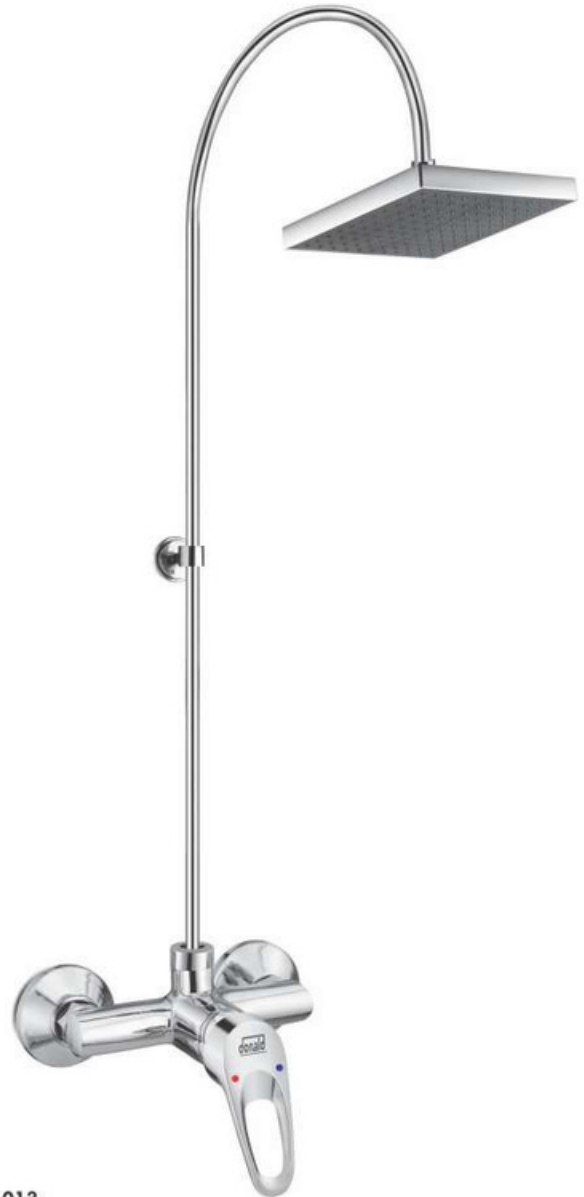

PLD-013
Single Lever Shower Mixer with Provision for Straight, Round or L-Type Pipe for Connection to Overhead Shower